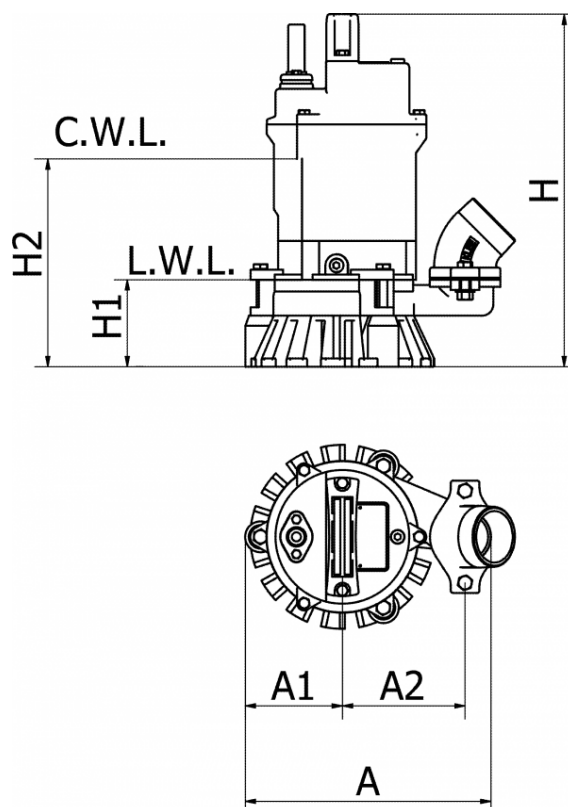

Data Sheet

Article number: 719001050075021101
Description: KLEEpump KSP50-5.08T Blue
0,75kW 3x400V 50Hz outlet 2"

Measures

A = 279
A1 = 95
A2 = 135
H = 368
H1 = 90
H2 = 225
Kg = 16